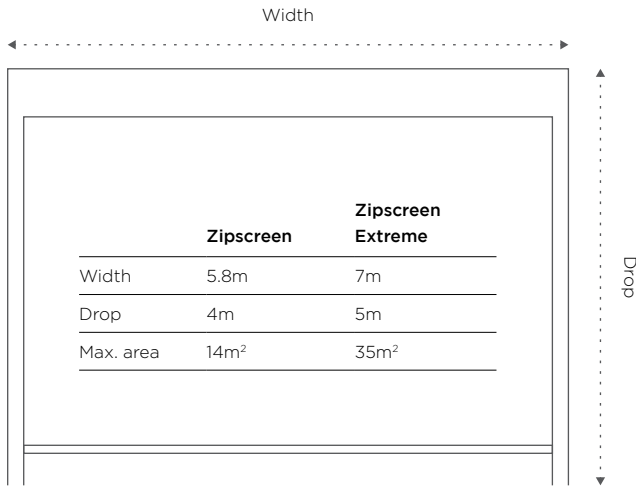

Zipscreen control options

“Hey Siri...
open my shades”

Manual

Control your Zipscreen manually, using either a cost-effective spring or crank solution. Simply open or close by hand using the weight bar or by winding the detachable crank handle.

Capacity

System options

Profiles

Zipscreen
Headbox

Zipscreen
Open Bracket

Zipscreen Extreme
Headbox

Zipscreen Extreme
Open Bracket

Colours