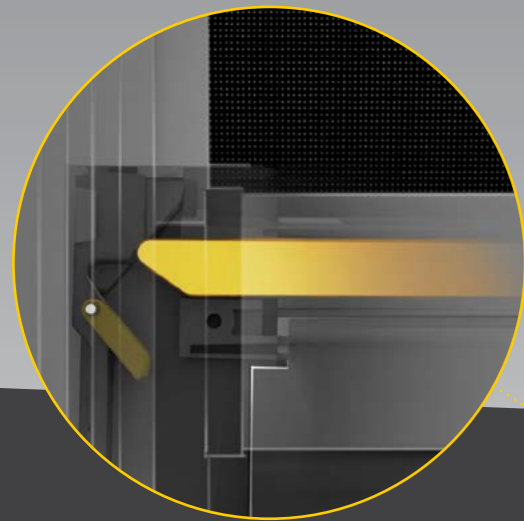

Your custom designed blinds can be made in widths up to 5.8 metres or an impressive 7 metres with Zipscreen Extreme, offering you an external solution to fit almost any area.

Customised headbox configuration

Zipscreen's head boxes are manufactured from high-quality aluminium featuring a modern, square profile. Take advantage of the versatile installation options offering either a full or semi enclosed cassette.

One action Ultra-Lock

Exclusive to Zipscreen, the patented Ultra-Lock is a hidden locking mechanism that integrates into the side channel of the system. The result? A secure and tensioned blind with an ultra-smooth taut fabric finish.

Hidden fabric retention

Concealed within the channels, z-LOCK™ securely fastens the fabric in position creating a strong, streamlined finish. With precision integration, the zip-guided system ensures zero gaps between the fabric and channel while ensuring an effortless operation.