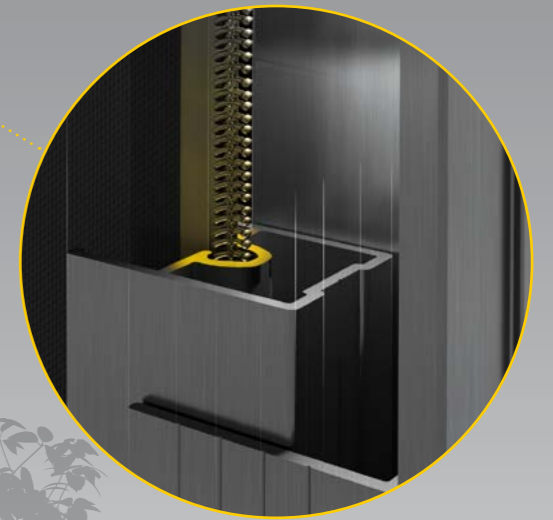

Your custom designed blinds can be made in widths up to 5.8 metres or an impressive 7 metres with Zipscreen Extreme, offering you an external solution to fit almost any area.

Customised headbox configuration

Zipscreen's head boxes are manufactured from high-quality aluminium featuring a modern, square profile. Take advantage of the versatile installation options offering either a full or semi enclosed cassette.

One action Ultra-Lock

Exclusive to Zipscreen, the patented Ultra-Lock is a hidden locking mechanism that integrates into the side channel of the system. The result? A secure and tensioned blind with an ultra-smooth taut fabric finish.

Hidden fabric retention

Concealed within the channels, z-LOCK™ securely fastens the fabric in position creating a strong, streamlined finish. With precision integration, the zip-guided system ensures zero gaps between the fabric and channel while ensuring an effortless operation.