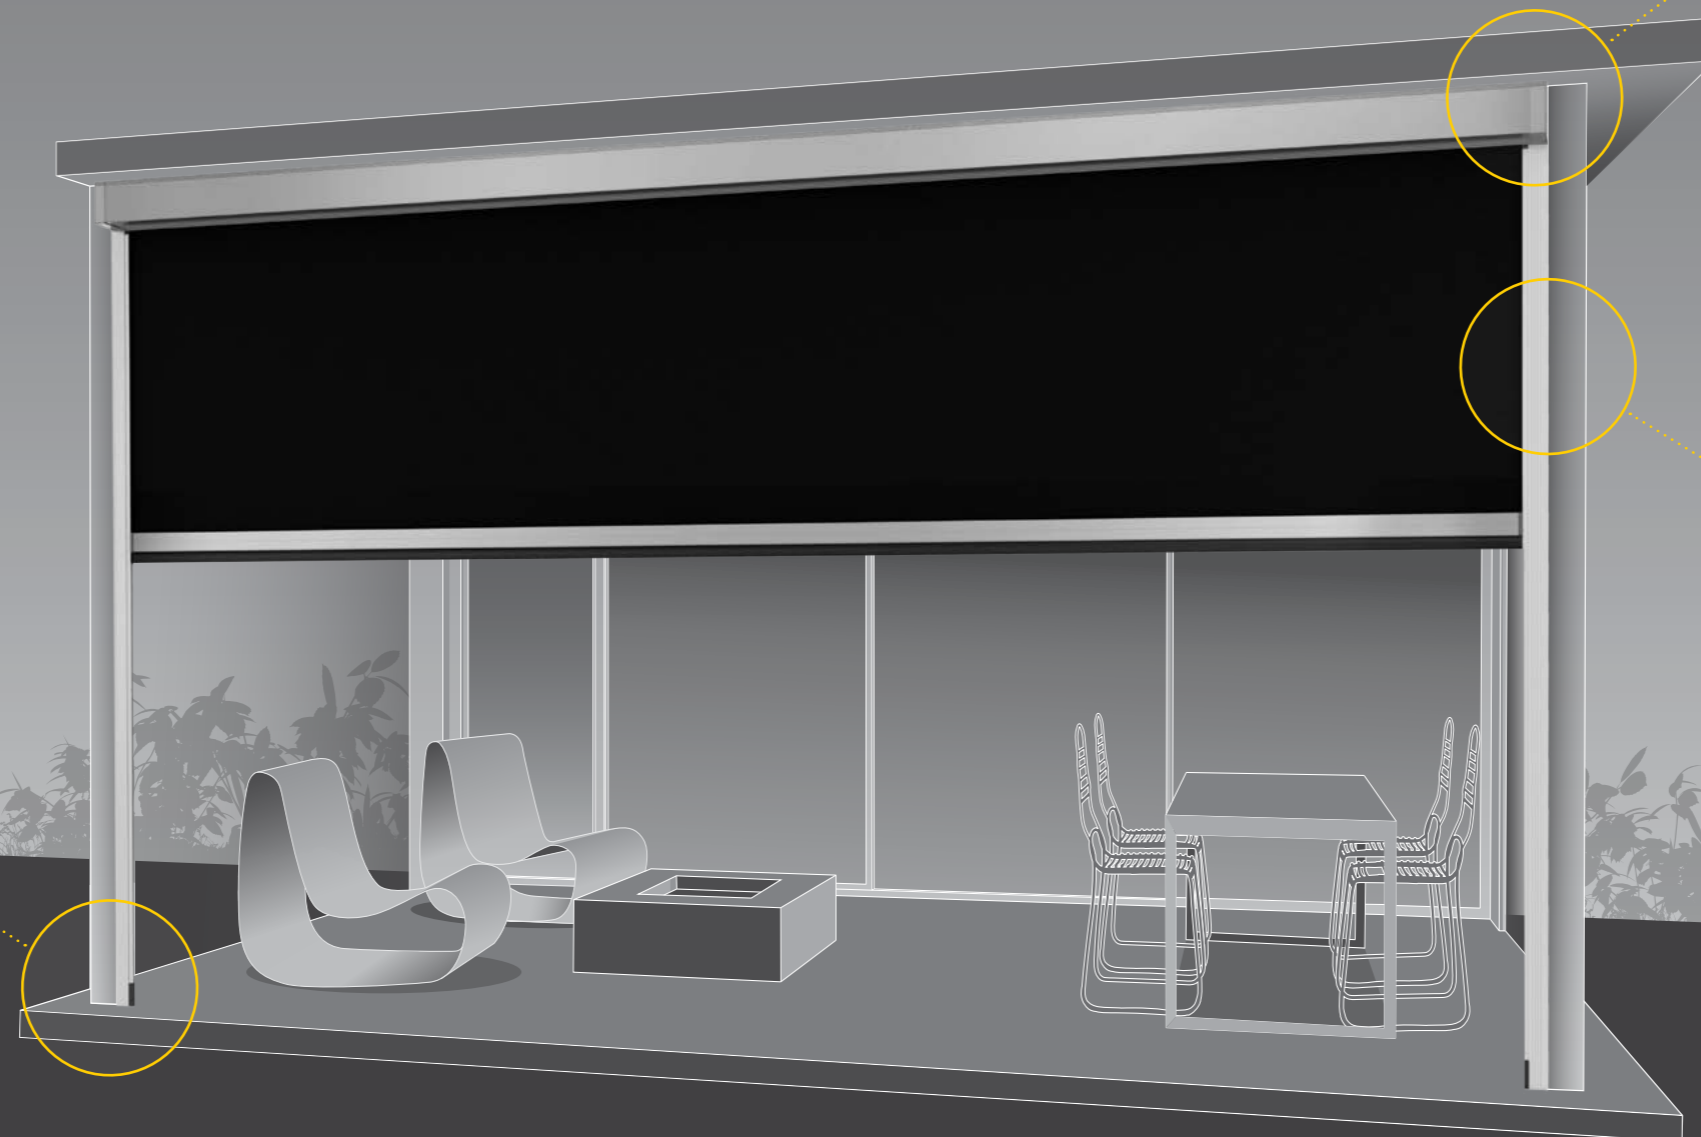

Your custom designed blinds can be made in widths up to 5.8 metres or an impressive 7 metres with Zipscreen Extreme, offering you an external solution to fit almost any area.

Customised headbox configuration

Zipscreen's head boxes are manufactured from high-quality aluminium featuring a modern, square profile. Take advantage of the versatile installation options offering either a full or semi enclosed cassette.

One action Ultra-Lock

Exclusive to Zipscreen, the patented Ultra-Lock is a hidden locking mechanism that integrates into the side channel of the system. The result? A secure and tensioned blind with an ultra-smooth taut fabric finish.

Hidden fabric retention

Concealed within the channels, z-LOCK™ securely fastens the fabric in position creating a strong, streamlined finish. With precision integration, the zip-guided system ensures zero gaps between the fabric and channel while ensuring an effortless operation.